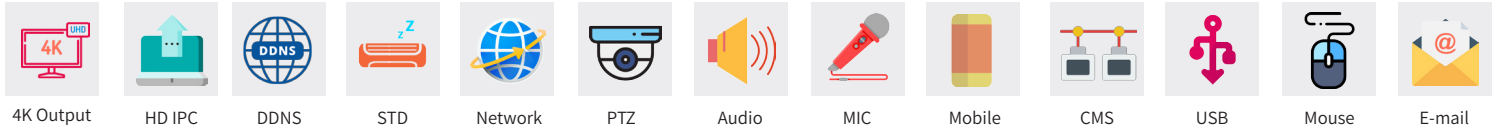

GE-XVR 5116-AS1

Introduction

GE-XVR 5116-AS1 series are 16 CH 1080P lite high definition DVRs with ability to connect analog and IP cameras simultaneously, which adopt the standard H.264 high profile compression format and the most advanced SOC technique to ensure real time recording in each channel and realize